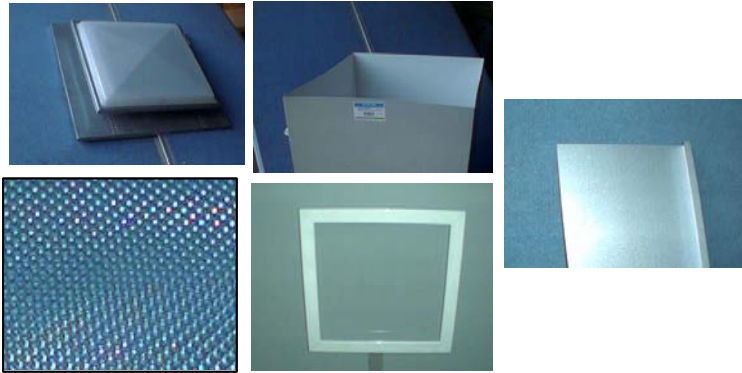

SKYLIGHTS KITS

DECK

STANDARD SIZES - Zn ALUM

DESCRIPTION				PART No.	QTY
SIZE	PART NAME	MAT'L	WEIGHT		BOX
450x450	KIT FOR DE Zn ALUM			SLKIT450DNV-O	1
600x600	1 OPAL DOME & Non-Vented FLASHING			SLKIT600DNV-O	1
750x750	1 FLEXISHAFT x 2000Lg			SLKIT750DNV-O	1
750x450	1 WHITE CEILING SURROUND			SLKIT750450DNVLS-O	1
750x450	1 PRISMATIC DIFFUSER			SLKIT750450DNVLL-O	1
900x600	1 ROLL DUCT TAPE			SLKIT900600DNVLS-O	1
900x600	40 RIVETS, 12 teks 65mm Lg			SLKIT900600DNVLL-O	1
900x900	colourbond shaft			SLKIT900DNV-O	1
1200x600	colourbond shaft			SLKIT1200600DNVLS-O	1
1200x600	colourbond shaft			SLKIT1200600DNVLL-O	1
1200x900	colourbond shaft			SLKIT1200900DNVLS-O	1
1200x900	colourbond shaft			SLKIT1200900DNVLL-O	1
1200x1200	colourbond shaft			SLKIT1200DNV-O	1
	1 DECK TRAY