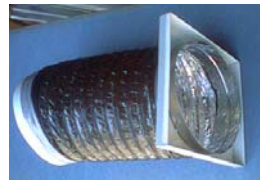

400Rd KIT FOR TILE ROOF  
SQUARE 450 DOME & FLASHING WITH  
CONVERSION TO 400 Rd 1m FLEXI  
SHAFT WITH CEILING FRAME,  
DIFUSSER AND SCREW KIT,DUCT TAPE

SLKIT400RdTNV

1

550Rd KIT FOR TILE ROOF  
SQUARE 600 DOME & FLASHING WITH  
CONVERSION TO 550 Rd 1m FLEXI  
SHAFT WITH CEILING FRAME,  
DIFUSSER AND SCREW KIT,DUCT TAPE