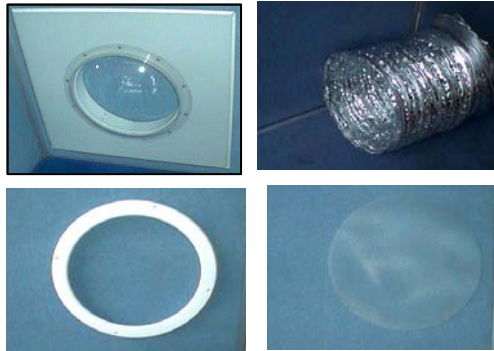

SKYLIGHTS KITS

ROUND STANDARD SIZES - Zn ALUM

DESCRIPTION		PART No.	QTY	
SIZE	PART NAME	MAT'L	WEIGHT	BOX
400Rd	KIT Non-vented for Tile Roof complete with 2m of flexi shaft Ceiling Surround fixing screws		SLKIT400RdT/3	1
400Rd	KIT Non-vented for CGI Roof complete with 2m of flexi shaft Ceiling Surround fixing screws duct tape and 30 rivets		SLKIT400RdC/3	1
400Rd	KIT Non-vented for DECK roof complete 1m of flexi shaft, Ceiling Surround fixing screws, duct tape & 30 rivets		SLKIT400RdD/3	1